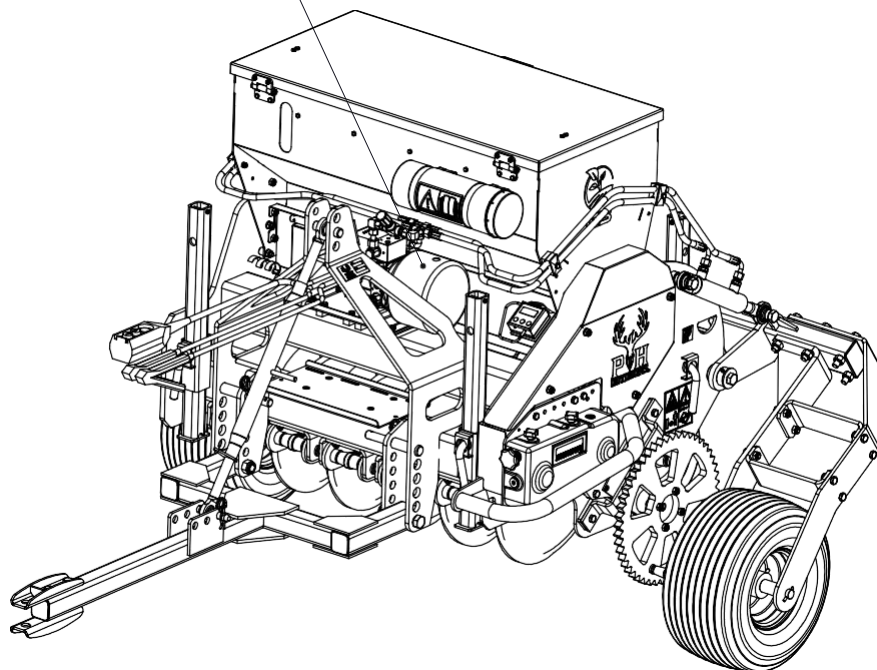

PH  **OUTDOORS**™

Hydraulic Kit Parts Manual

PH Outdoors, LLC

P.O. Box 480
Eureka, MO 63025

Hydraulic kit
Revision 002024

Hydraulic kit on the G3 Seed Drill

Item	Part number	Description	Article number	Qty.
1	G10303	Hydraulic pump + oil tank		1
2	G300027	Accu tray		1
3	G100048	Tube 12 x 45		1
4	G300035	Square 20x20 with holes		2
5	G300036	Hydr. motor mounting plate		1
6	G300037	Coverplate		1
7	G300038	Tube 12 x 90 degree L=75		1
8	8800002	Flow reducer 3/8" FPU05001		1
9	8438120	L-connector G3/8-12mm		2
10	8312121	L-Connector PM, Pipe 12-M18		2
11	8112123	T_-Connector PM, Pipe 12-M18		1
12	8112122	T-Connector 12x12x12 + nut		1
13	8238120	Nipple BSP 3_8" x pipe 12 (M18)		2
14	G300028	Cable set 4.5mtr		1
15	G300039	Electric control unit		1
16	3900004	Protection sleeve L=500mm		1
17	2233800	Copper washer 3_8		4
18	1006016	Bolt M6 x 16		2
19	1008020	Bolt M8 x 20		8
20	1410820	Bolt M8 x 20		4
21	1706100	Self Lock Nut M6		2
22	2210600	Washer M6		2
23	2220600	Spring Washer M6		2
24	2220800	Spring Washer M8		8