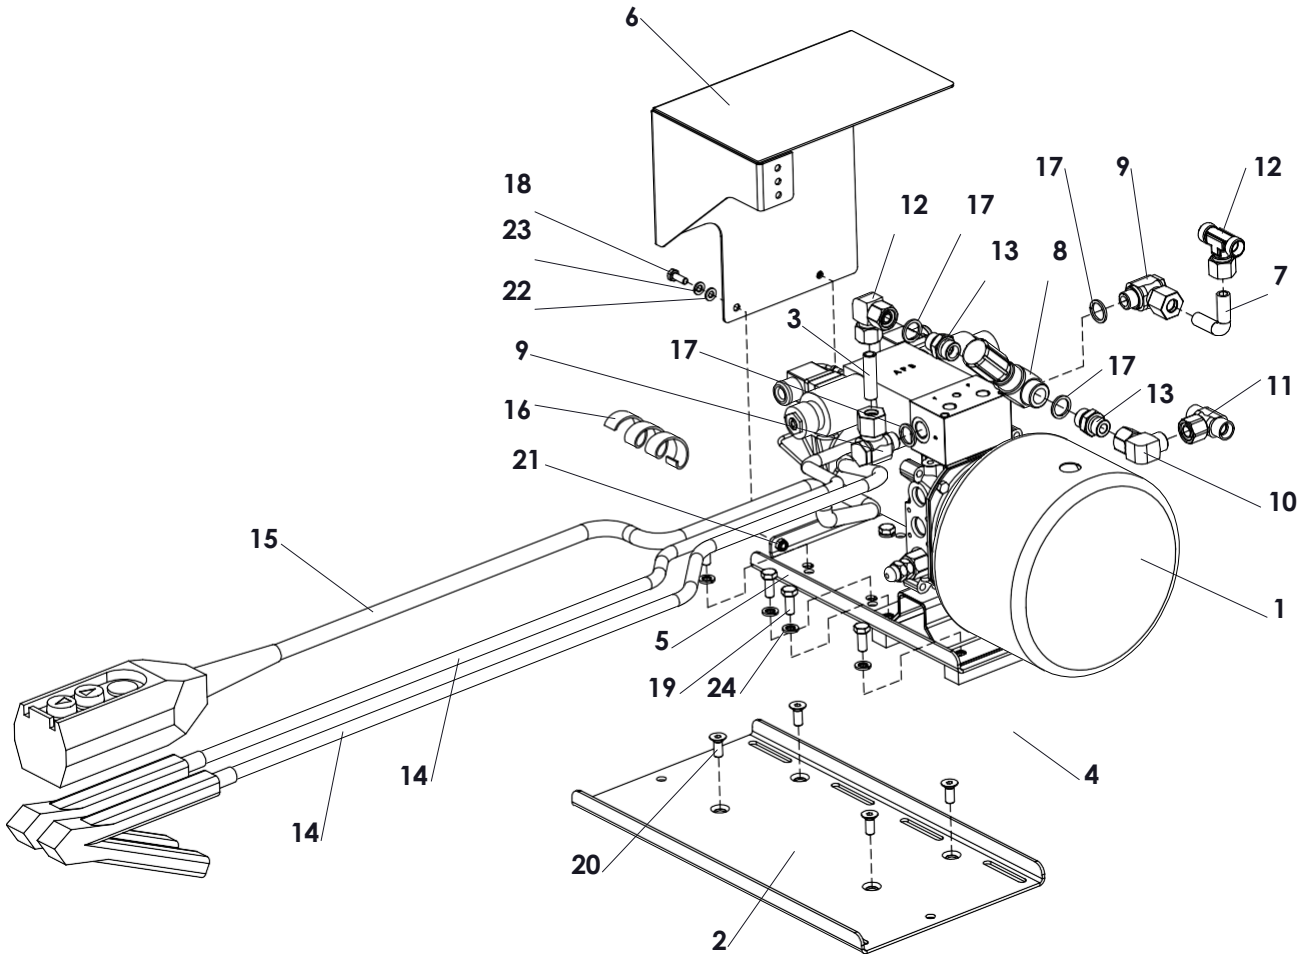

PH  **OUTDOORS**™

Hydraulic Kit Parts Manual

PH Outdoors, LLC

P.O. Box 480
Eureka, MO 63025

Hydraulic kit
Revision 002024

Hydraulic kit on the G3 Seed Drill

Item	Part number	Description	Article number	Qty.
1	G10303	Hydraulic pump + oil tank		1
2	G300027	Accu tray		1
3	G100048	Tube 12 x 45		1
4	G300035	Square 20x20 with holes		2
5	G300036	Hydr. motor mounting plate		1
6	G300037	Coverplate		1
7	G300038	Tube 12 x 90 degree L=75		1
8	8800002	Flow reducer 3/8" FPU05001		1
9	8438120	L-connector G3/8-12mm		2
10	8312121	L-Connector PM, Pipe 12-M18		2
11	8112123	T_-Connector PM, Pipe 12-M18		1
12	8112122	T-Connector 12x12x12 + nut		1
13	8238120	Nipple BSP 3_8" x pipe 12 (M18)		2
14	G300028	Cable set 4.5mtr		1
15	G300039	Electric control unit		1
16	3900004	Protection sleeve L=500mm		1
17	2233800	Copper washer 3_8		4
18	1006016	Bolt M6 x 16		2
19	1008020	Bolt M8 x 20		8
20	1410820	Bolt M8 x 20		4
21	1706100	Self Lock Nut M6		2
22	2210600	Washer M6		2
23	2220600	Spring Washer M6		2
24	2220800	Spring Washer M8		8