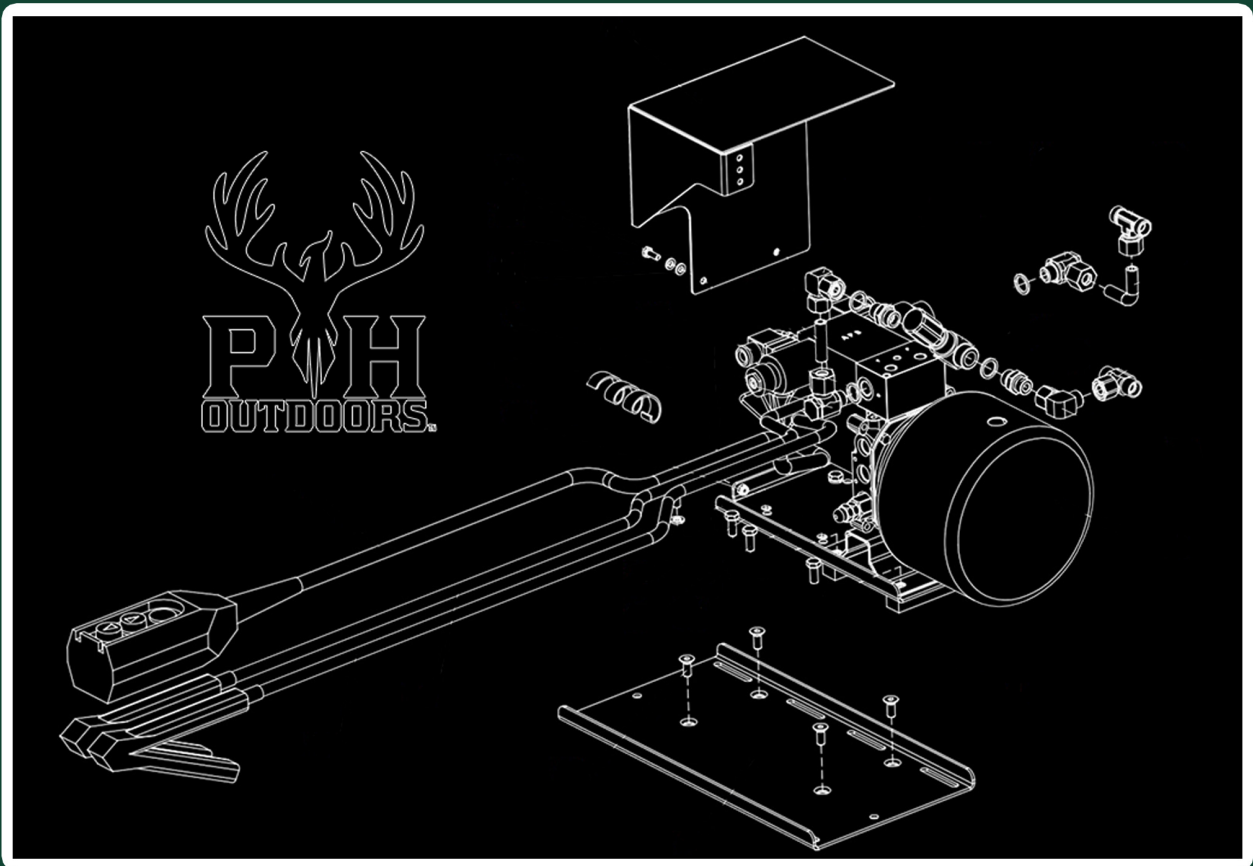

PH  **OUTDOORS**™

Hydraulic Kit Parts Manual

PH Outdoors, LLC

P.O. Box 480
Eureka, MO 63025

Hydraulic kit
Revision 002024

Hydraulic kit on the G3 Seed Drill

Item	Part number	Description	Article number	Qty.
1	G10303	Hydraulic pump + oil tank		1
2	G300027	Accu tray		1
3	G100048	Tube 12 x 45		1
4	G300035	Square 20x20 with holes		2
5	G300036	Hydr. motor mounting plate		1
6	G300037	Coverplate		1
7	G300038	Tube 12 x 90 degree L=75		1
8	8800002	Flow reducer 3/8" FPU05001		1
9	8438120	L-connector G3/8-12mm		2
10	8312121	L-Connector PM, Pipe 12-M18		2
11	8112123	T_-Connector PM, Pipe 12-M18		1
12	8112122	T-Connector 12x12x12 + nut		1
13	8238120	Nipple BSP 3_8" x pipe 12 (M18)		2
14	G300028	Cable set 4.5mtr		1
15	G300039	Electric control unit		1
16	3900004	Protection sleeve L=500mm		1
17	2233800	Copper washer 3_8		4
18	1006016	Bolt M6 x 16		2
19	1008020	Bolt M8 x 20		8
20	1410820	Bolt M8 x 20		4
21	1706100	Self Lock Nut M6		2
22	2210600	Washer M6		2
23	2220600	Spring Washer M6		2
24	2220800	Spring Washer M8		8