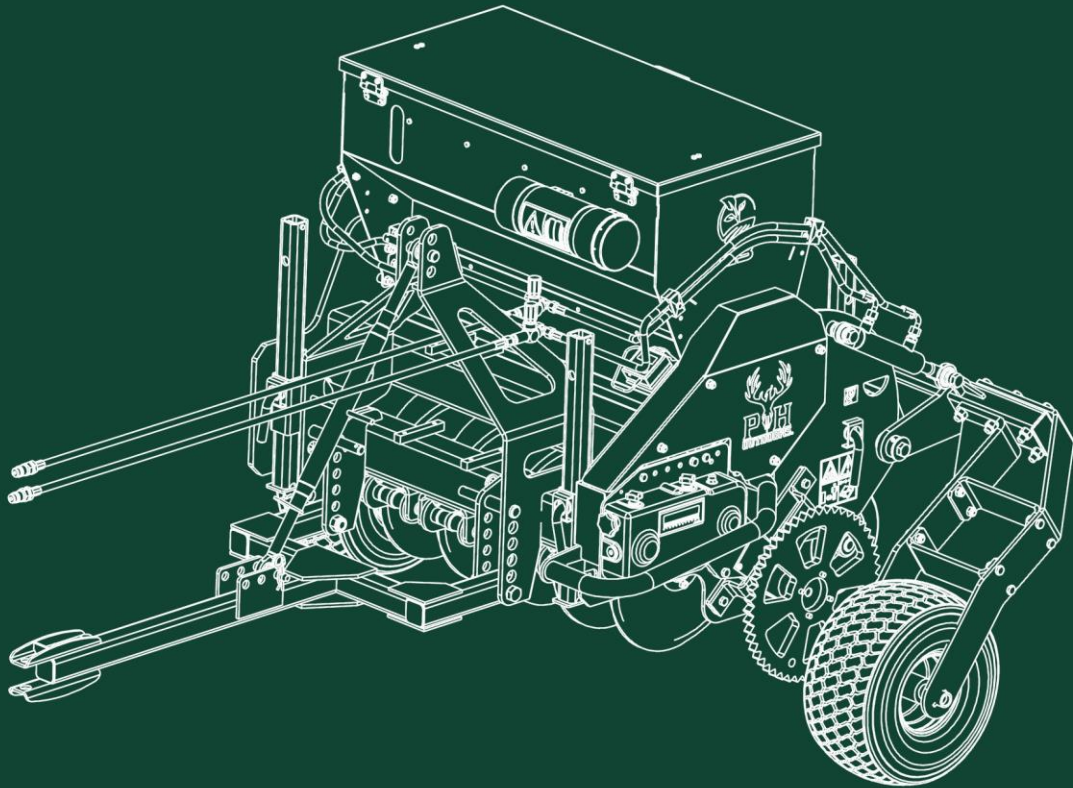

*Illustrations may include optional items that are not included in standard package

PH Outdoors, LLC

P.O. Box 480
Eureka, MO 63025

Bogy kit
Revision 002024