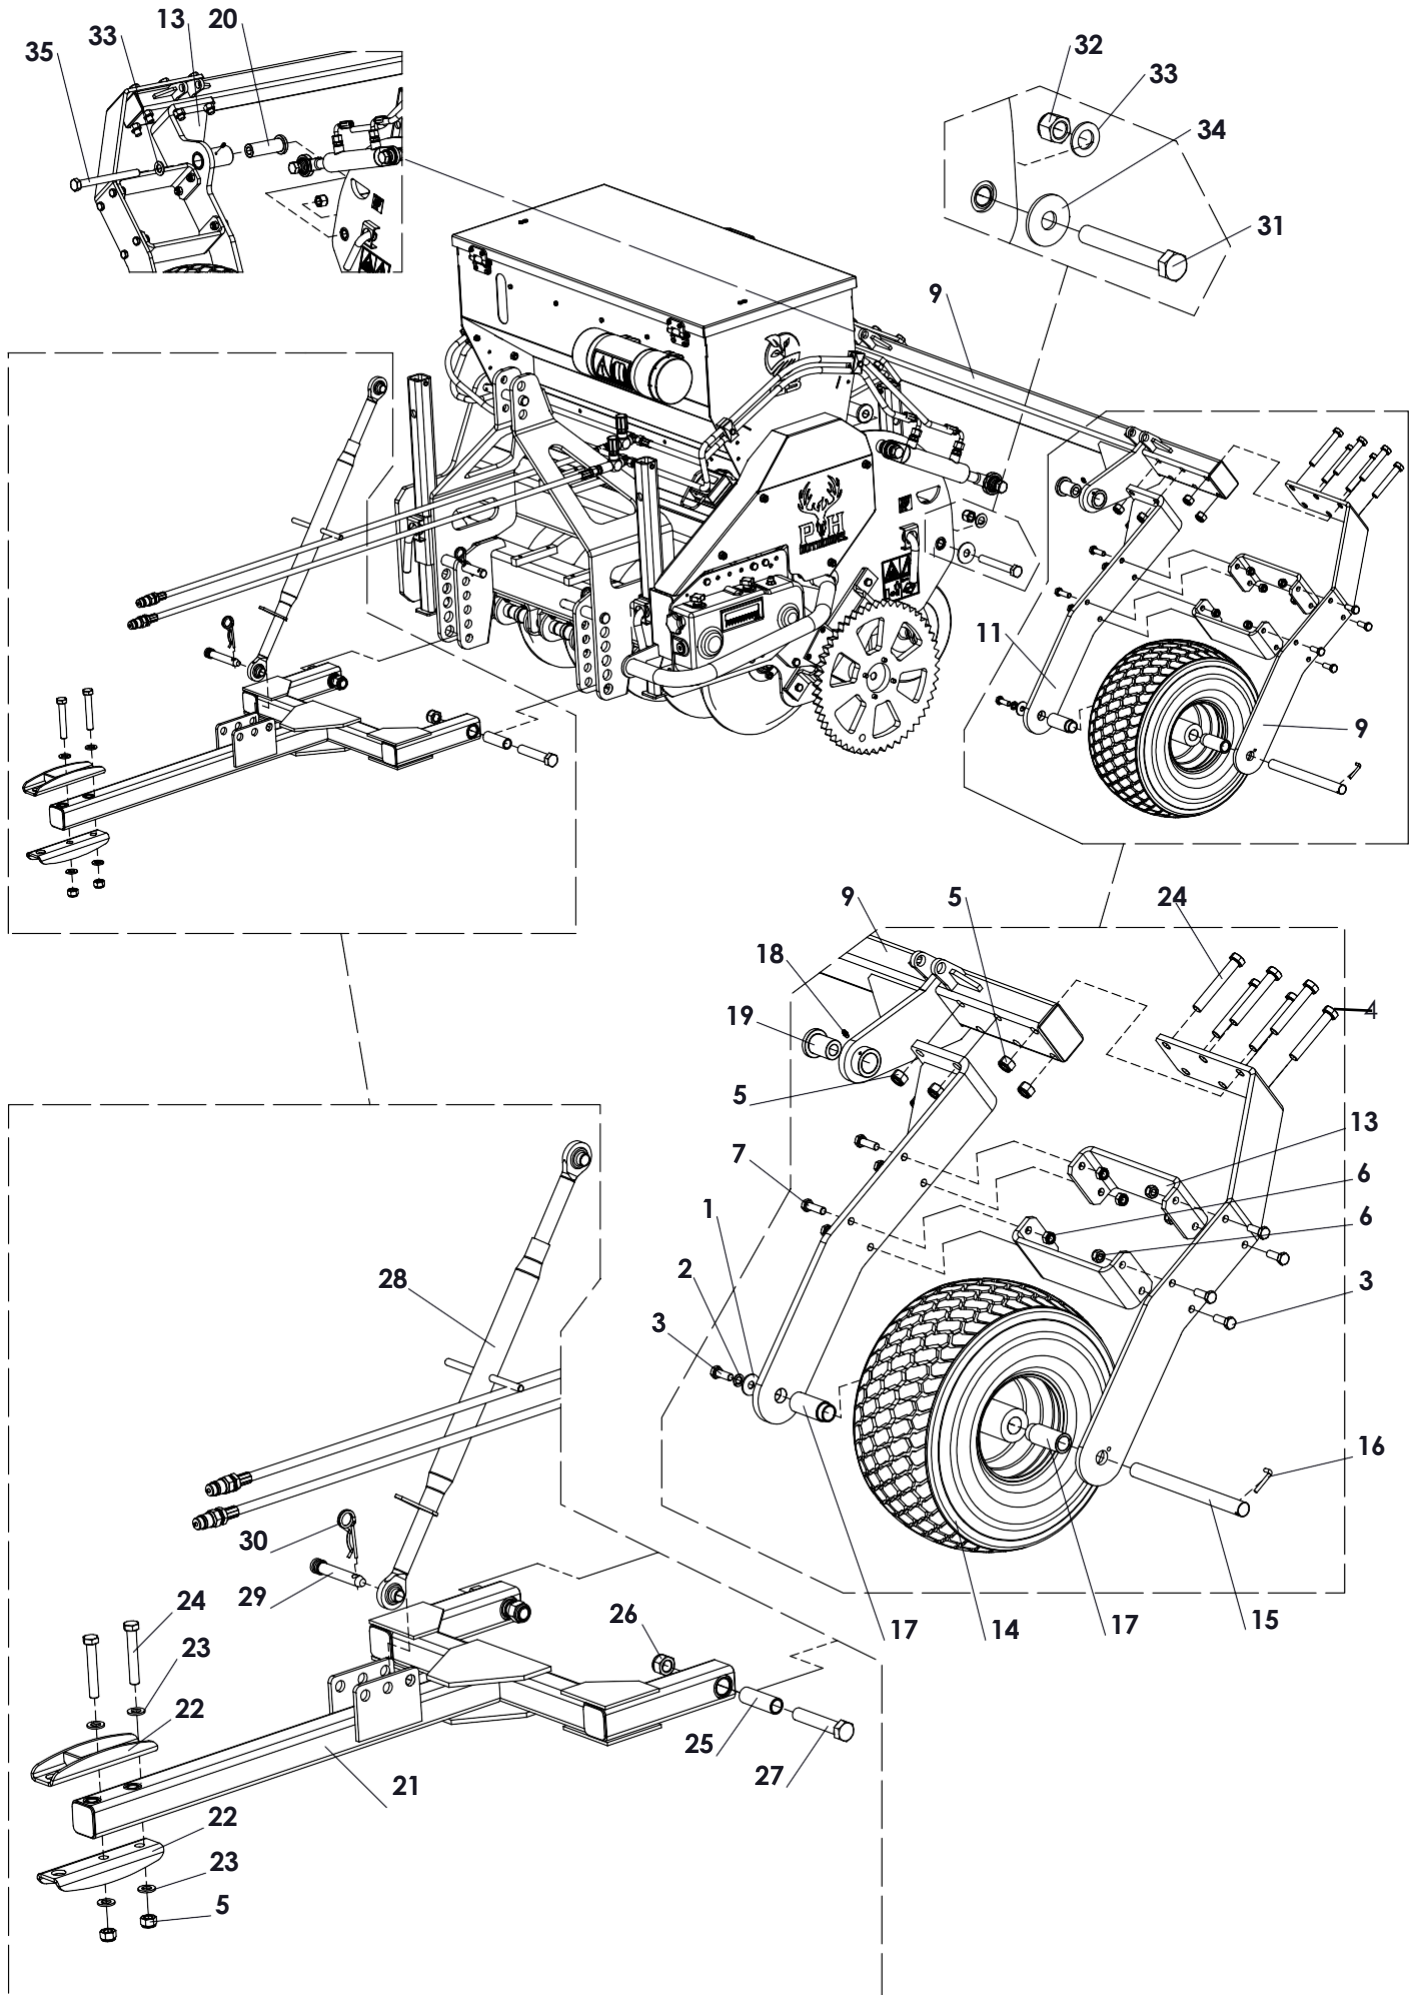

Pos.	Part number	Description	Qty.
1	2211201	Large washer M12	2
2	2221200	Spring Washer M12	2
3	1012035	Bolt M12 x 35	10
4	1116110	Bolt M16 x 110	8
5	1716200	Self-Lock Nut M16	12
6	1712175	Self-Lock Nut M12	16
7	1012040	Bolt M12 x 40	8
8	G300013	Main beam	1
9	G300014	Wheel support long	1
10	G300015	Wheel support long	1
11	G300016	Inner support wheel boggy	1
12	G300017	Inner support wheel boggy	1
13	G300018	U-Bridge	4
14	4318958	Wheel 18x9.5x8	2
15	G300030	Wheel Shaft	2
16	3836048	Lock pin	2
17	6025700	Distance Bush Wheel	4
18	4406180	Grease nipple M6	2
19	6020102	Collar bush Ø50/Ø34.8 Ø19.5 L=102	1
20	6020060	Collar bush	1
21	G300019	Drawbar	1
22	G300020	Tow eye	2
23	2211600	Washer M16	4
24	1116100	Bolt M16 x 100	2
25	6022085	Distance bush Ø28/Ø22 L=85	2
26	1722250	Self-Lock Nut M22	2
27	1122120	Bolt M22 x 120	2
28	3811970	Toplink	1
29	3821912	Top Link Pin	1
30	3830500	R-clip Round 5	1
31	1634140	Hex Bolt 3/4-16 L=5.5 UNC	4
32	1934001	SL Nut 3/4"-16 UNF	2
33	2212000	Washer M20	6
34	2212001	Large washer M20	1
35	1634200	Hex Bolt 3/4-16 L=8 UNC	1