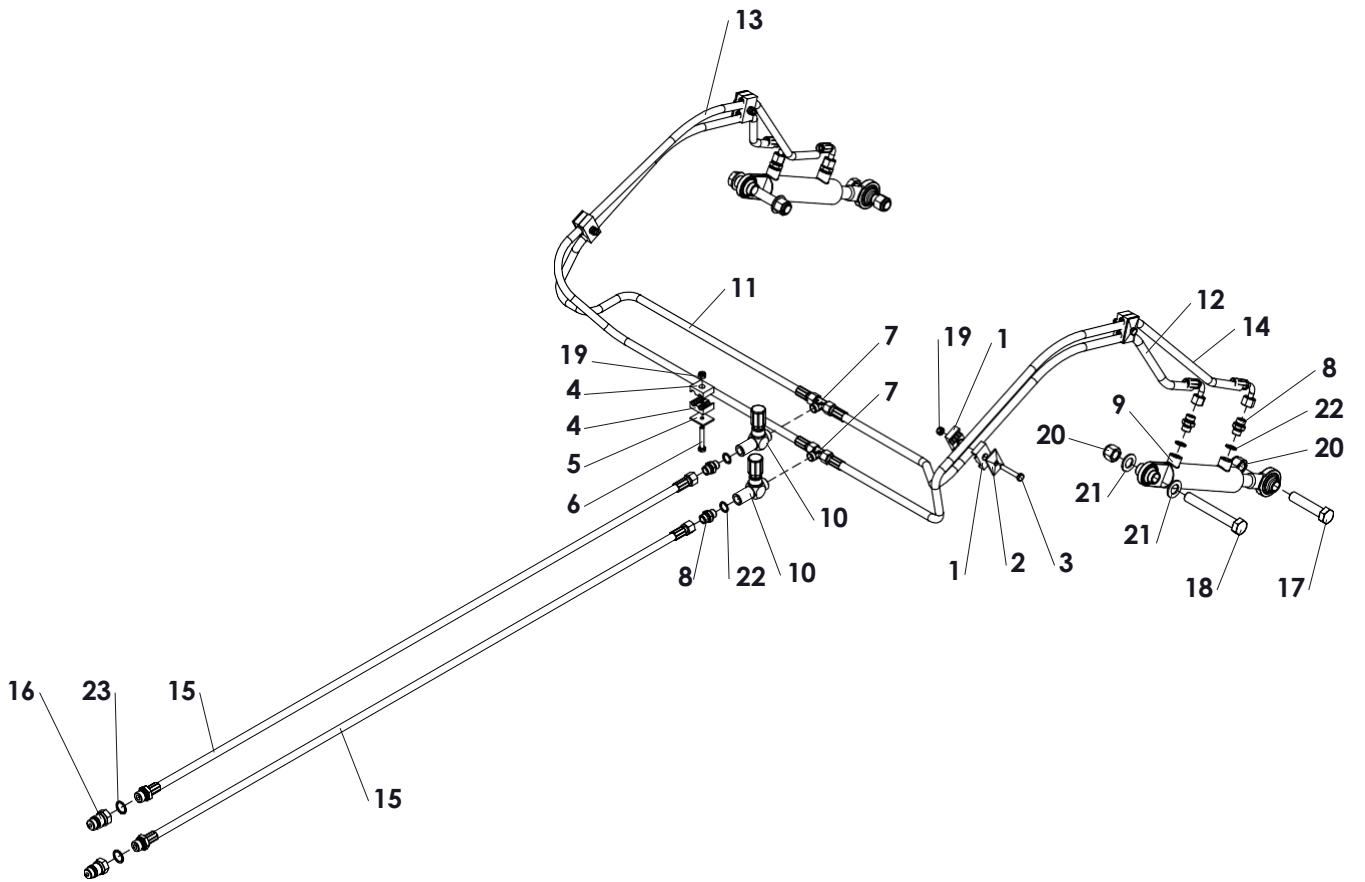

Pos.	Part number	Description	Qty.
1	2211201	Large washer M12	2
2	2221200	Spring Washer M12	2
3	1012035	Bolt M12 x 35	10
4	1116110	Bolt M16 x 110	8
5	1716200	Self-Lock Nut M16	12
6	1712175	Self-Lock Nut M12	16
7	1012040	Bolt M12 x 40	8
8	G300013	Main beam	1
9	G300014	Wheel support long	1
10	G300015	Wheel support long	1
11	G300016	Inner support wheel boggy	1
12	G300017	Inner support wheel boggy	1
13	G300018	U-Bridge	4
14	4318958	Wheel 18x9.5x8	2
15	G300030	Wheel Shaft	2
16	3836048	Lock pin	2
17	6025700	Distance Bush Wheel	4
18	4406180	Grease nipple M6	2
19	6020102	Collar bush Ø50/Ø34.8 Ø19.5 L=102	1
20	6020060	Collar bush	1
21	G300019	Drawbar	1
22	G300020	Tow eye	2
23	2211600	Washer M16	4
24	1116100	Bolt M16 x 100	2
25	6022085	Distance bush Ø28/Ø22 L=85	2
26	1722250	Self-Lock Nut M22	2
27	1122120	Bolt M22 x 120	2
28	3811970	Toplink	1
29	3821912	Top Link Pin	1
30	3830500	R-clip Round 5	1
31	1634140	Hex Bolt 3/4-16 L=5.5 UNC	4
32	1934001	SL Nut 3/4"-16 UNF	2
33	2212000	Washer M20	6
34	2212001	Large washer M20	1
35	1634200	Hex Bolt 3/4-16 L=8 UNC	1