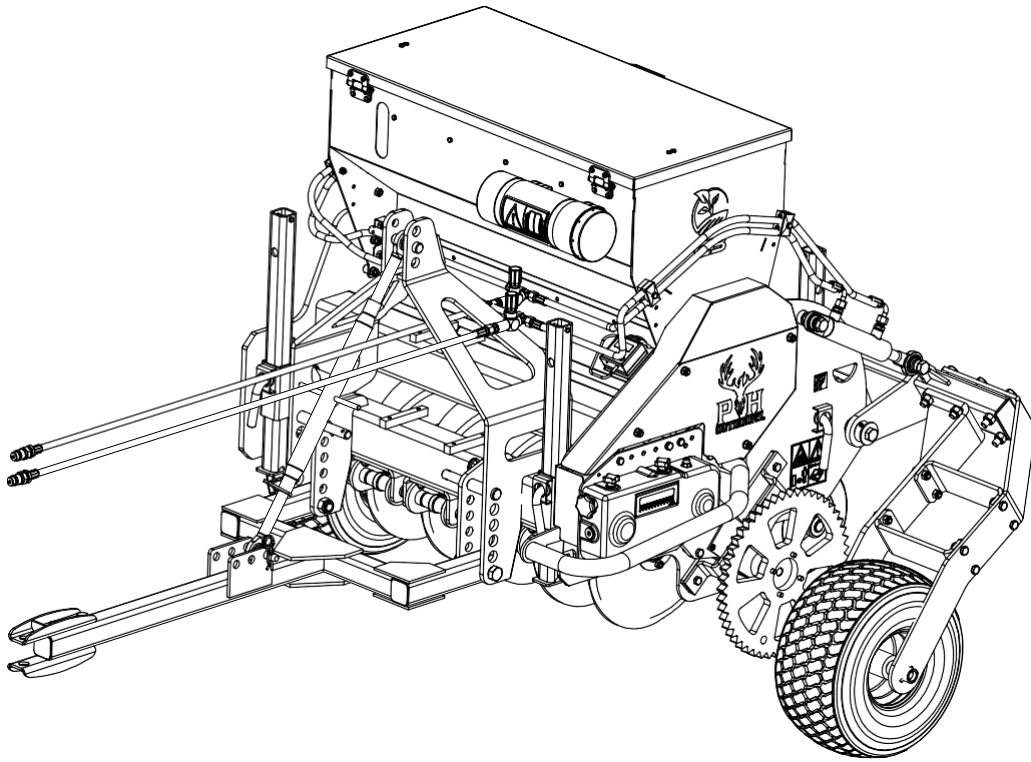

Pos.	Part number	Description	Qty.
1	2211201	Large washer M12	2
2	2221200	Spring Washer M12	2
3	1012035	Bolt M12 x 35	10
4	1116110	Bolt M16 x 110	8
5	1716200	Self-Lock Nut M16	12
6	1712175	Self-Lock Nut M12	16
7	1012040	Bolt M12 x 40	8
8	G300013	Main beam	1
9	G300014	Wheel support long	1
10	G300015	Wheel support long	1
11	G300016	Inner support wheel boggy	1
12	G300017	Inner support wheel boggy	1
13	G300018	U-Bridge	4
14	4318958	Wheel 18x9.5x8	2
15	G300030	Wheel Shaft	2
16	3836048	Lock pin	2
17	6025700	Distance Bush Wheel	4
18	4406180	Grease nipple M6	2
19	6020102	Collar bush Ø50/Ø34.8 Ø19.5 L=102	1
20	6020060	Collar bush	1
21	G300019	Drawbar	1
22	G300020	Tow eye	2
23	2211600	Washer M16	4
24	1116100	Bolt M16 x 100	2
25	6022085	Distance bush Ø28/Ø22 L=85	2
26	1722250	Self-Lock Nut M22	2
27	1122120	Bolt M22 x 120	2
28	3811970	Toplink	1
29	3821912	Top Link Pin	1
30	3830500	R-clip Round 5	1
31	1634140	Hex Bolt 3/4-16 L=5.5 UNC	4
32	1934001	SL Nut 3/4"-16 UNF	2
33	2212000	Washer M20	6
34	2212001	Large washer M20	1
35	1634200	Hex Bolt 3/4-16 L=8 UNC	1